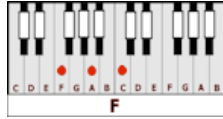

FRIENDS - Cecilio & Kapono (F#)

CAPO 6TH FRET

GUITAR / KEYBOARD CHORDS:

F# = xx4322
C#

C# = xx3121
F#

B = xx4442
F

A#m = xx3321
Em

D#7 = x68686
A#7

Bm7 = x2o2o2
Fm7

D#m7 = xx1322
Am7

A#m7 = x13121
Em7

B7/F# = 2212ox
F7/C

INTRO: F#/C# C#/F# B/F F#/C#

F#/C# B/F F#/C# B/F
It's so nice to see familiar faces out in the crowd
F#/C# B/F F#/C# B/F
It's so nice to see friends of mine enjoying themselves
A#m/Em D#7/A#7 B/F Bm7/Fm7
And everybody get happy...'cause we can work it out