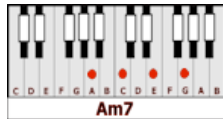

D#m7 = xx1322
Am7