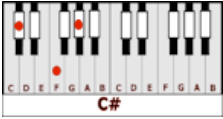

FRIENDS - Cecilio & Kapono (F#)

CAPO 6TH FRET

GUITAR / KEYBOARD CHORDS:

F# = xx4322
C#

C# = xx3121
F#

B = xx4442
F

A#m = xx3321
Em

D#7 = x68686
A#7

Bm7 = x2o2o2
Fm7

D#m7 = xx1322
Am7

A#m7 = x13121
Em7

B7/F# = 2212ox
F7/C

INTRO: F#/C# C#/F# B/F F#/C#

F#/C# B/F F#/C# B/F
It's so nice to see familiar faces out in the crowd
F#/C# B/F F#/C# B/F
It's so nice to see friends of mine enjoying themselves
A#m/Em D#7/A#7 B/F Bm7/Fm7
And everybody get happy...'cause we can work it out