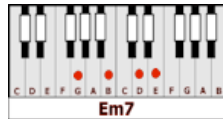

A#m7 = x13121
Em7

B7/F# = 2212ox
F7/C